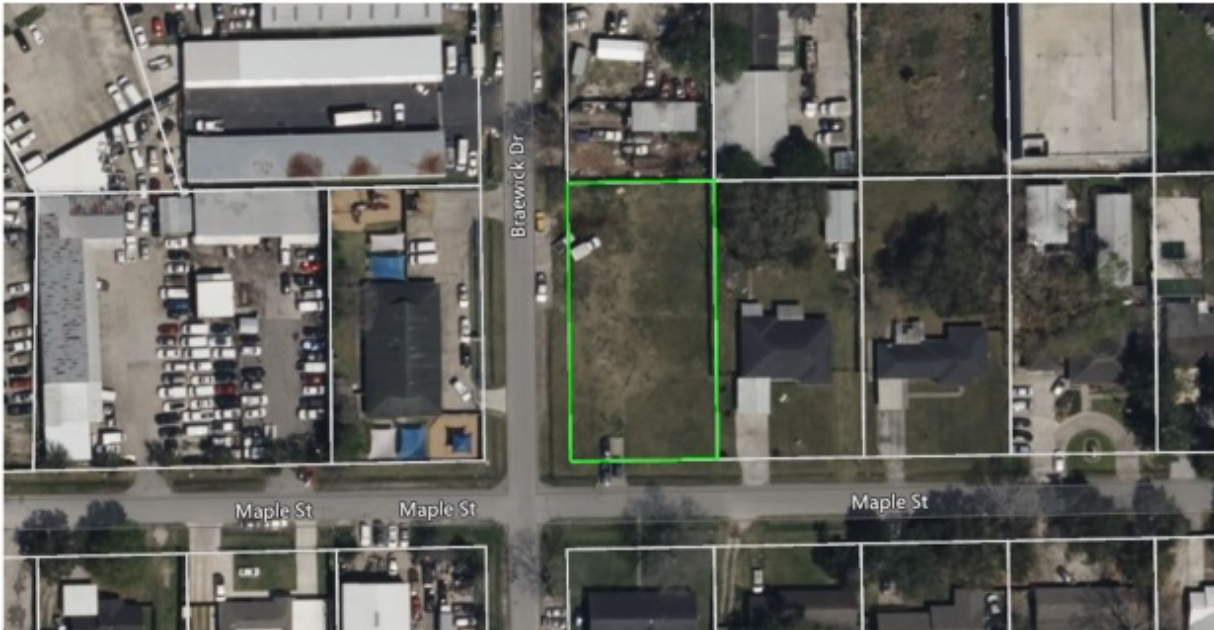

LAND FOR SALE
5914 Maple St
Houston, TX 77074

Property Details

- 20,085 SF (1 Lot)
- Unrestricted
- Prime Development for Residential or Commercial
- Close Proximity to HWY 59, Meyerland and Bellaire
- Perfect Opportunity for Builder/Developer/Industrial
- **Contiguous Lot is also For Sale**
- *Call for Pricing*